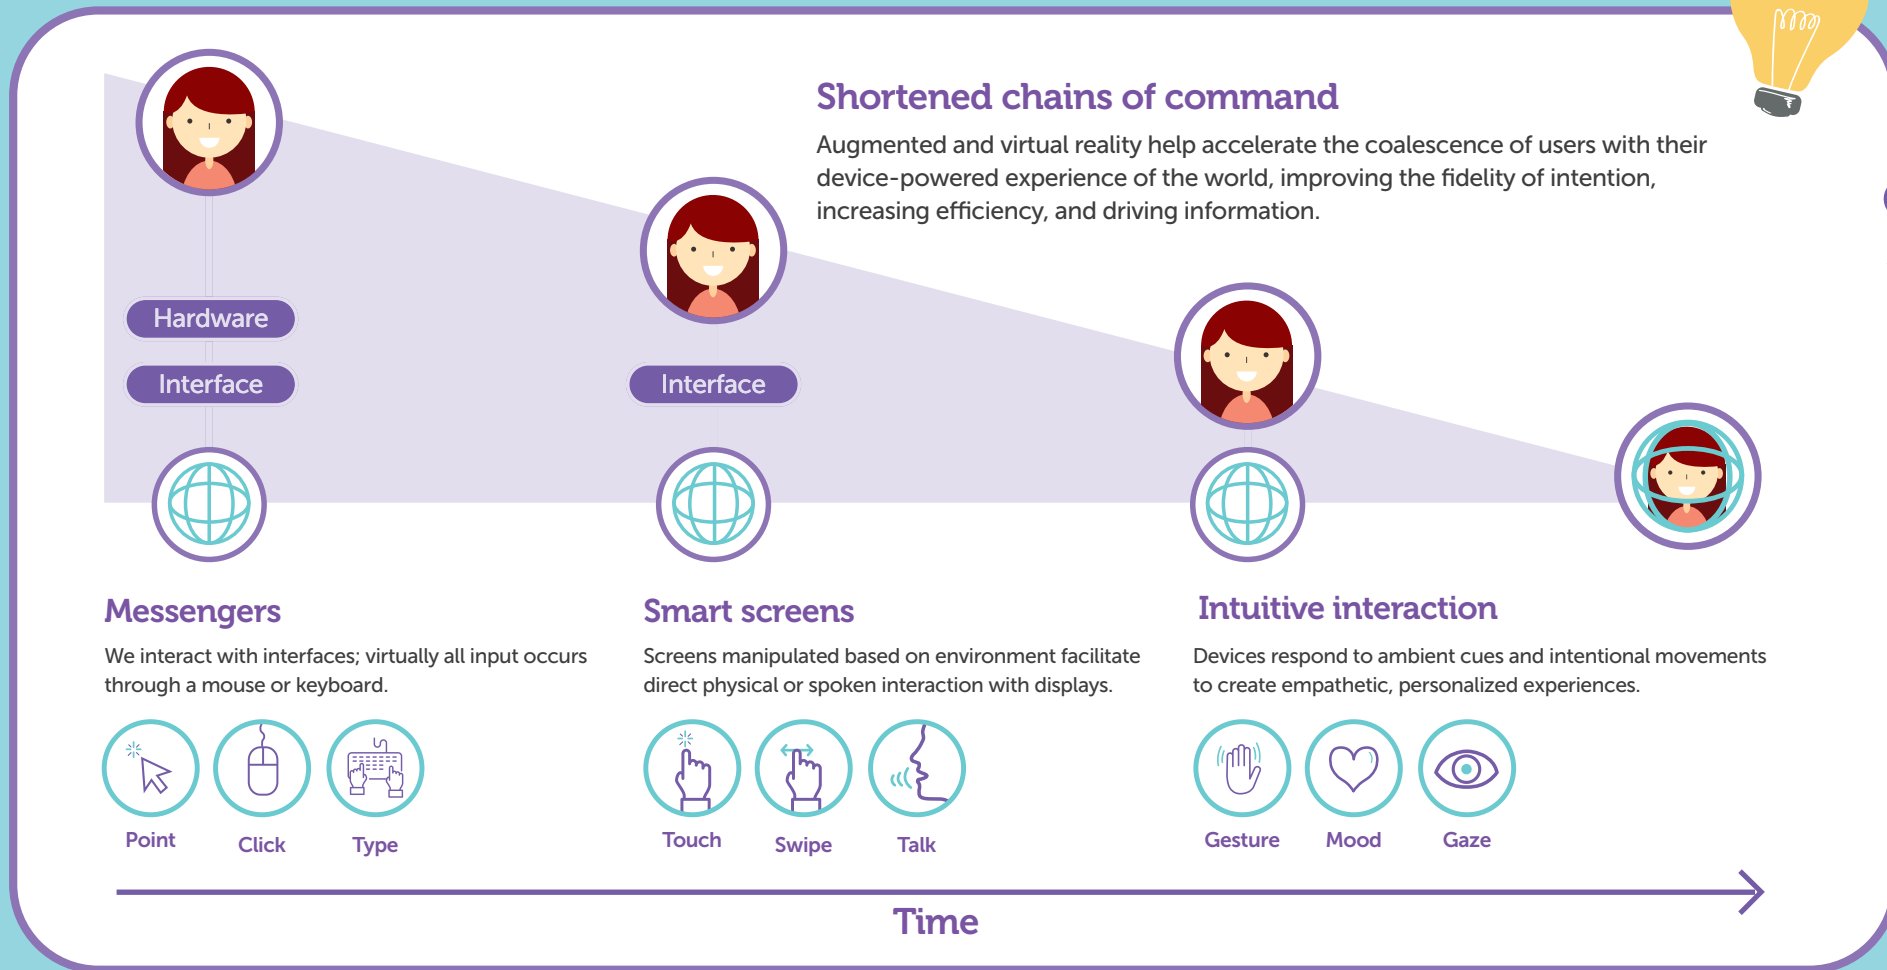

How interaction has changed...

Adapted from Deloitte University Press

Lincoln: 01522 775 060 | London: 020 7186 1980 | Email: hello@social-change.co.uk

   Search for 'Social Change UK' | social-change.co.uk